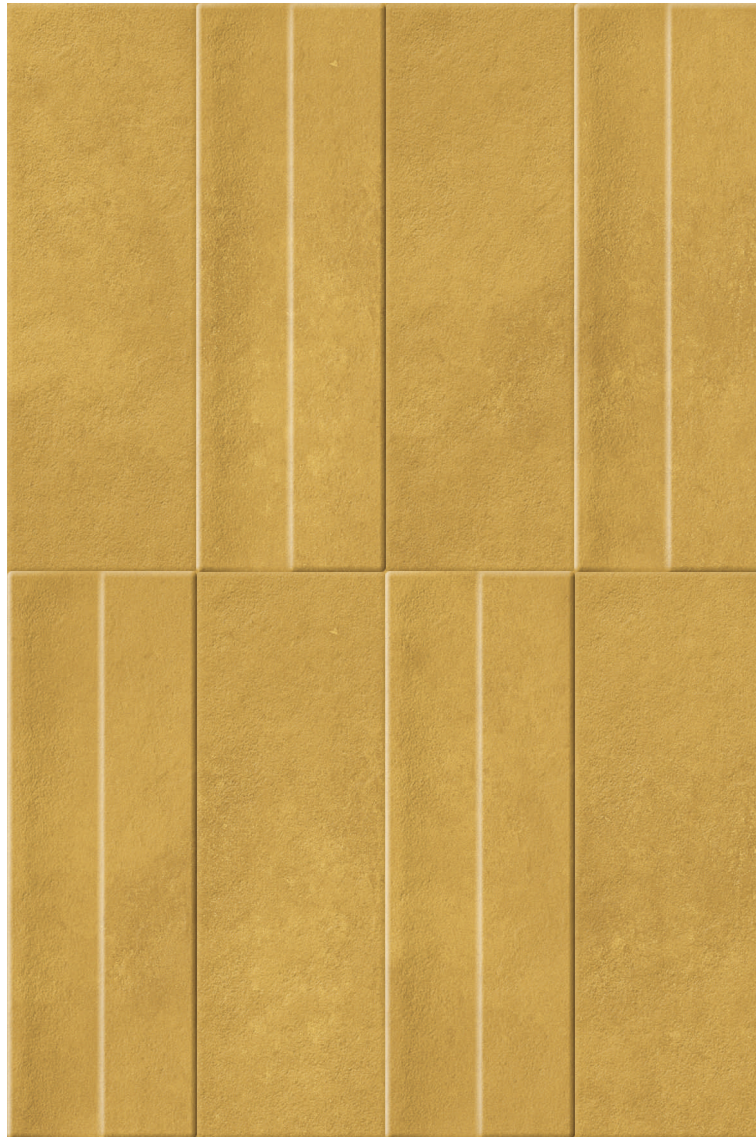

Natural golden hues crafted into refined lines for uplifting interior aesthetics.

WAVE
COLLECTION

WAVE OCHRE

Size : 75x225mm	Finish : Matt

‡ ‡ 10mm Thickness