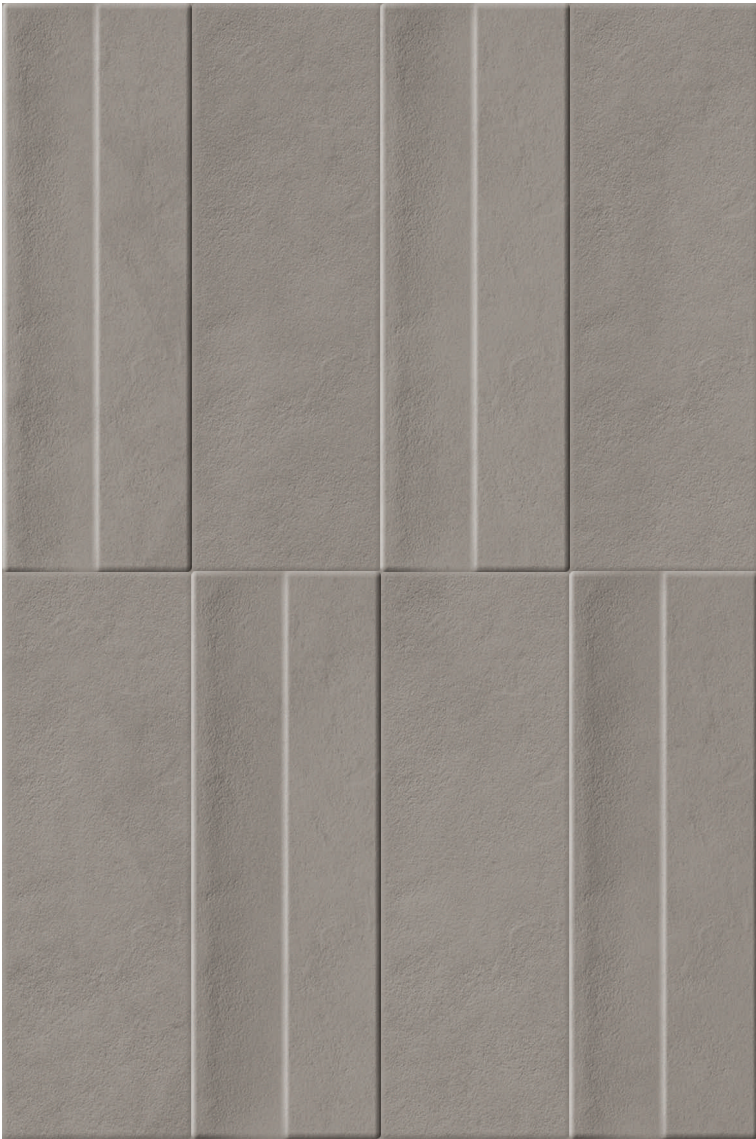

## WAVE MIDNIGHT

Contemporary ash hues blended with  
smooth grooves for balanced aesthetic beauty.

A soothing grey canvas  
elevated with crisp vertical  
rhythm and textural charm.

**WAVE**  
COLLECTION