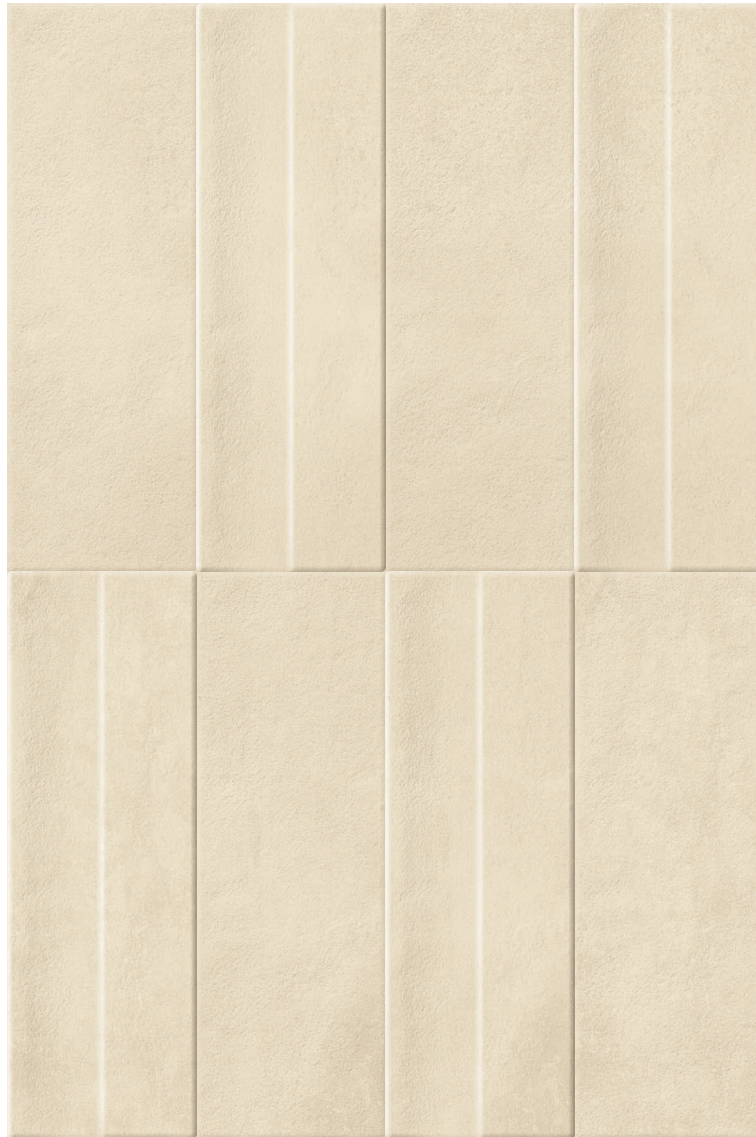

Ivory inspired simplicity
enhanced with subtle grooves
and refined sophistication.

WAVE
COLLECTION

WAVE DUST

Size : 75x225mm	Finish : Matt

‡ ‡ 10mm Thickness